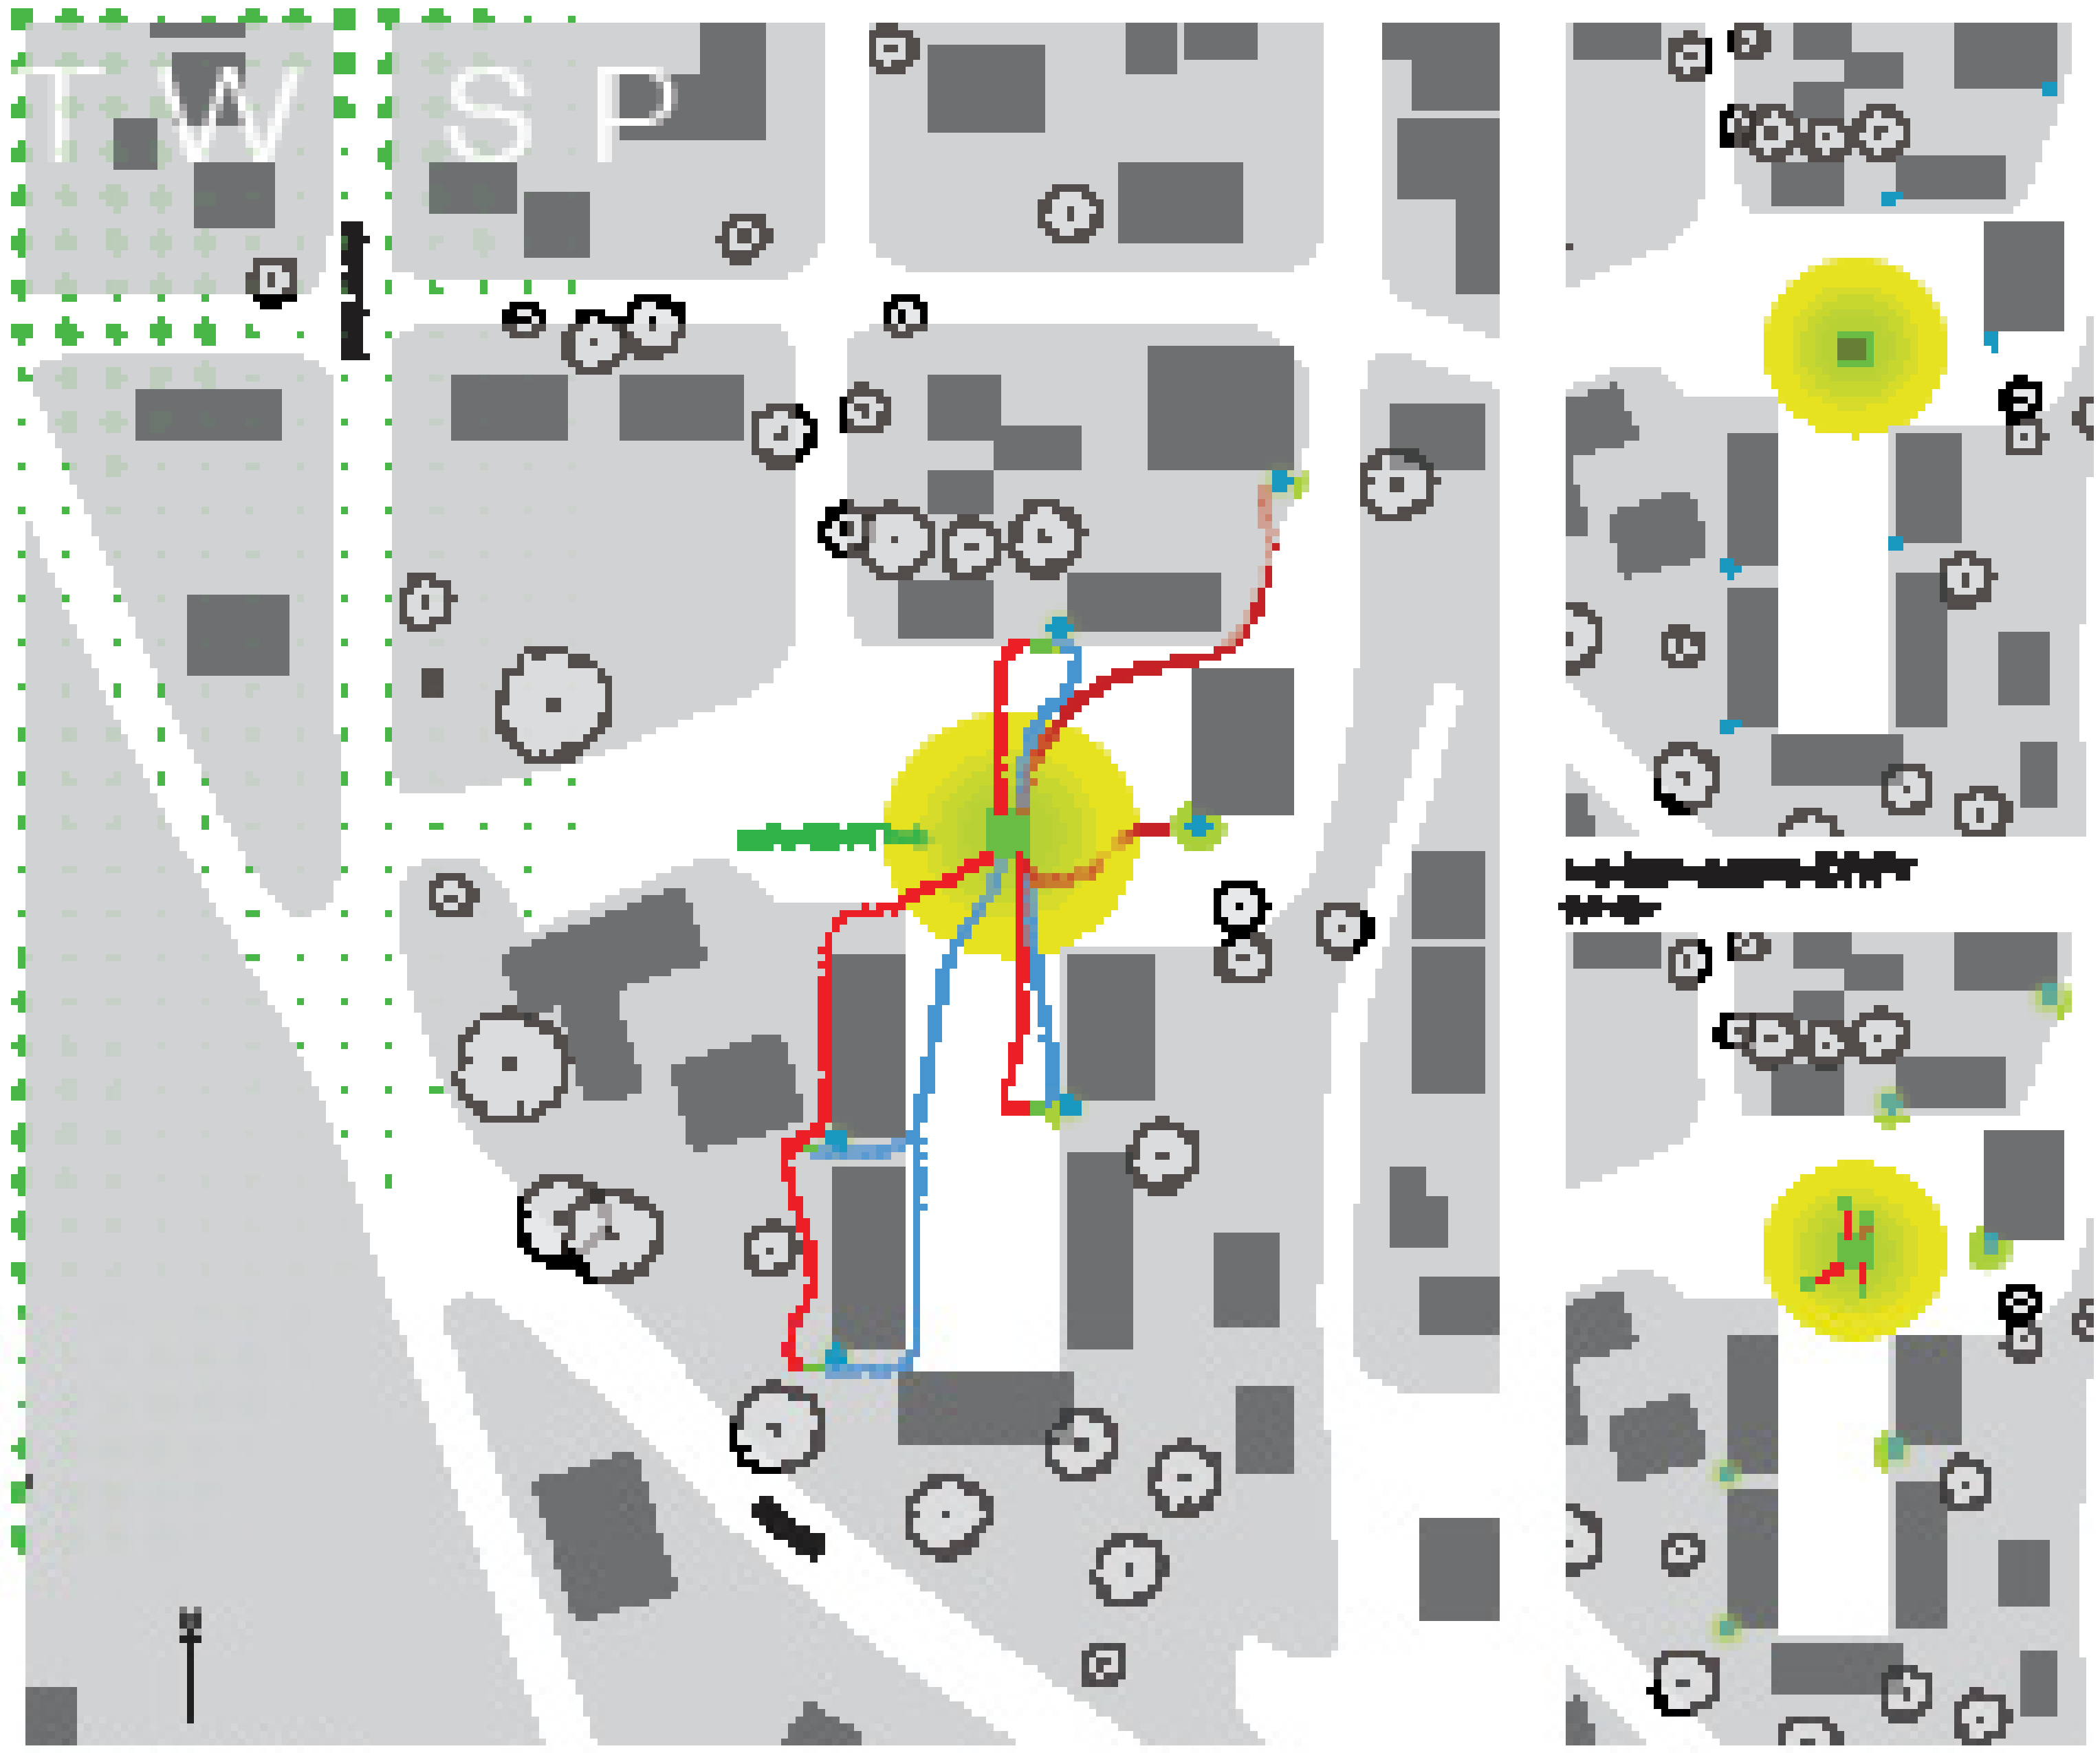

PHOTO: JEFFREY M. HARRIS

PHOTO: JEFFREY M. HARRIS